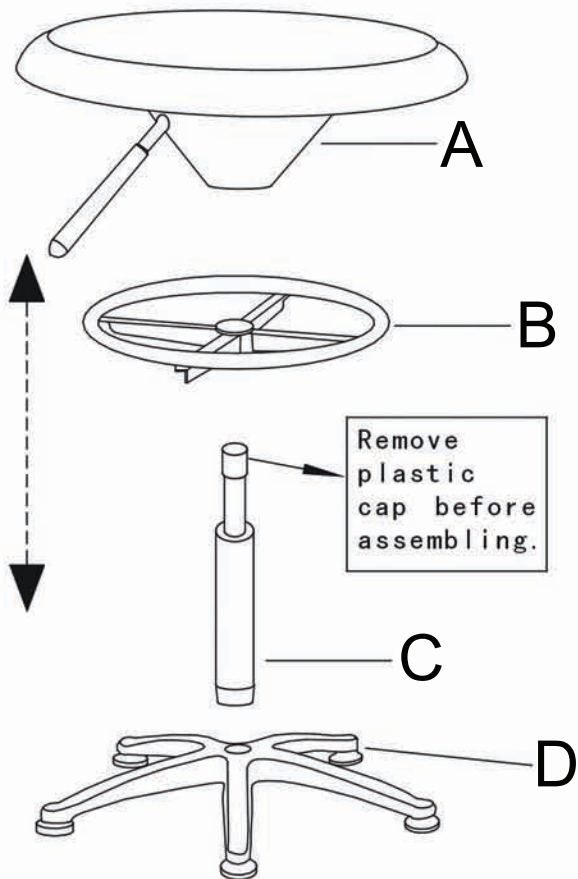

Assembly Instructions

91-01250BK

A	Seat With Lever
B	Foot Ring
C	Cylinder
D	5-Star Base with Glides

IMPORTANT

If you have difficulty assembling your **91-01250BK** or need customer service assistance, please call Martin Universal Design, Inc. Customer Service Hotline at **1-313-895-0700**. If you need additional parts, it is not necessary to contact your dealer. Our Customer Service Rep. will forward them immediately.