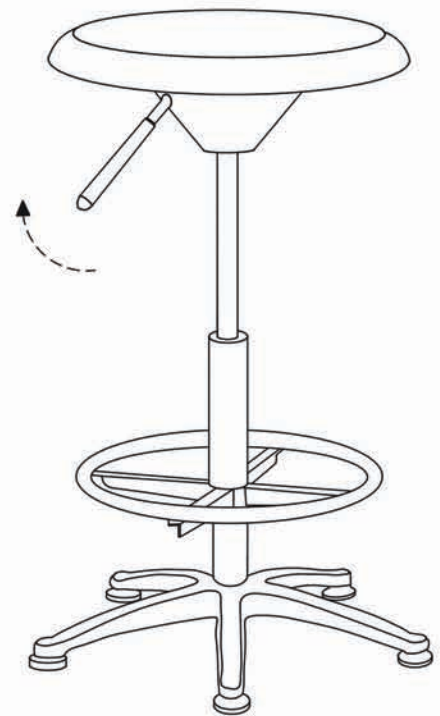

Assembly Instructions

91-01250BK

A	Seat With Lever
B	Foot Ring
C	Cylinder
D	5-Star Base with Glides

IMPORTANT

If you have difficulty assembling your **91-01250BK** or need customer service assistance, please call Martin Universal Design, Inc. Customer Service Hotline at **1-313-895-0700**. If you need additional parts, it is not necessary to contact your dealer. Our Customer Service Rep. will forward them immediately.