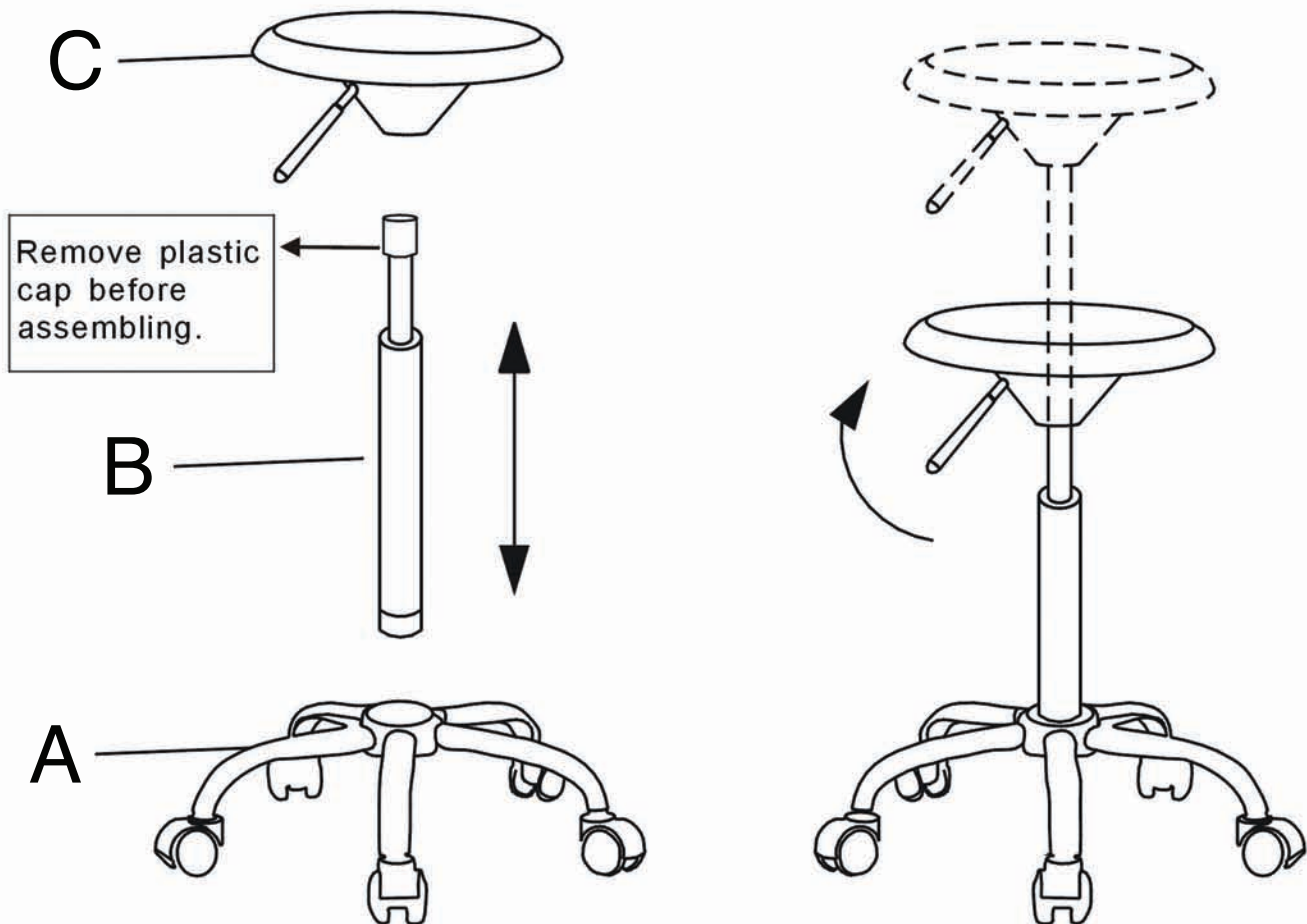

Assembly Instructions

91-01200BK / 91-01200BL / 91-01200RD

A	5-Star Base with Castors
B	Cylinder
C	Seat with Lever

IMPORTANT

If you have difficulty assembling your **91-01200BK, 91-01200BL, 91-01200RD Martin Stool**, or need customer service assistance, please call Martin Universal Design, Inc. Customer Service Hotline at 1-313-895-0700. If you need additional parts, it is not necessary to contact your dealer. Our Customer Service Rep. will forward them immediately.