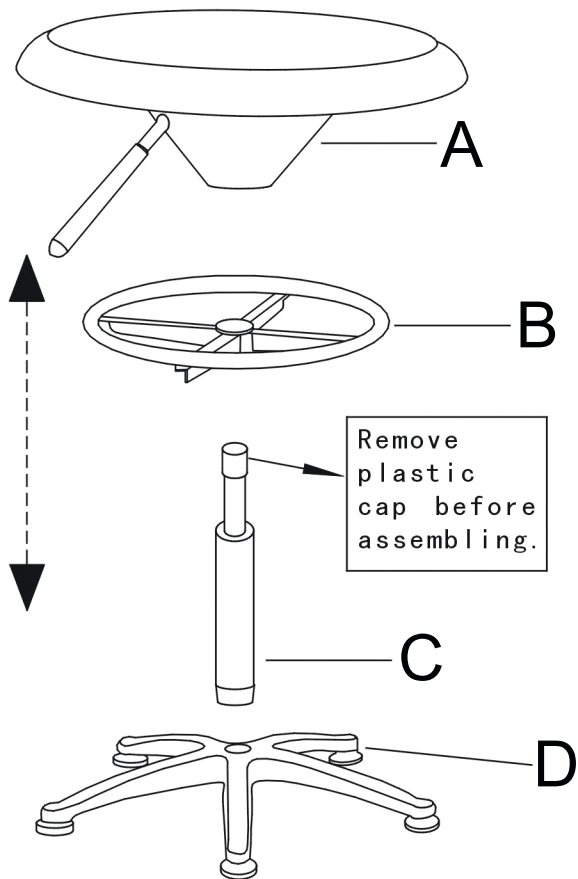

Assembly Instructions

91-01250BK

A	Seat With Lever
B	Foot Ring
C	Cylinder
D	5-Star Base with Glides

IMPORTANT

If you have difficulty assembling your **91-01250BK** or need customer service assistance, please call Martin Universal Design, Inc. Customer Service Hotline at **1-313-895-0700**. If you need additional parts, it is not necessary to contact your dealer. Our Customer Service Rep. will forward them immediately.