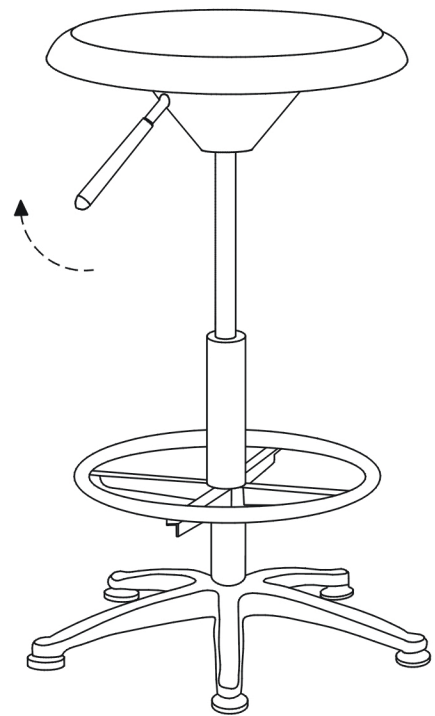

Assembly Instructions

91-01250BK

A	Seat With Lever
B	Foot Ring
C	Cylinder
D	5-Star Base with Glides

IMPORTANT

If you have difficulty assembling your **91-01250BK** or need customer service assistance, please call Martin Universal Design, Inc. Customer Service Hotline at **1-313-895-0700**. If you need additional parts, it is not necessary to contact your dealer. Our Customer Service Rep. will forward them immediately.