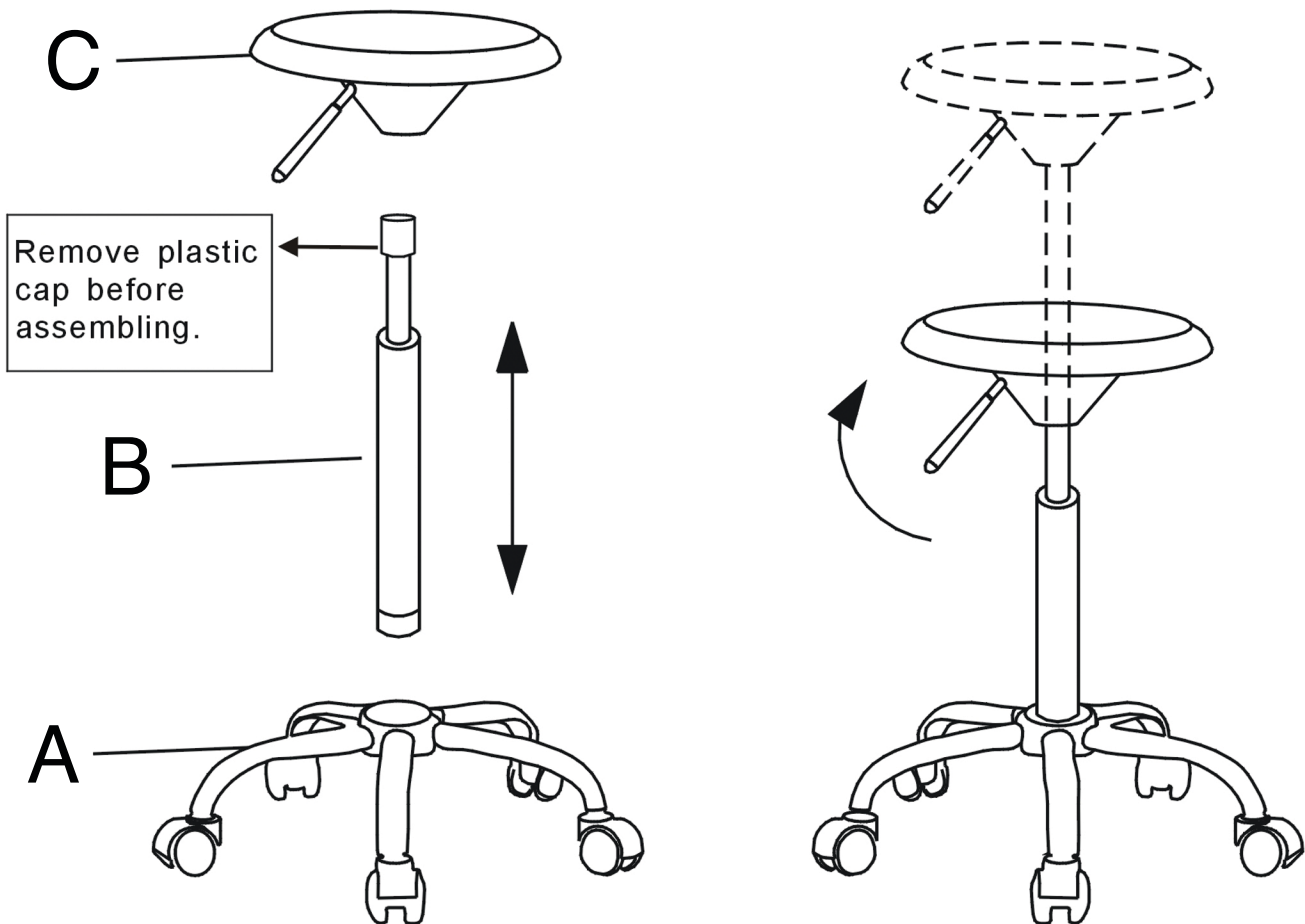

Assembly Instructions

91-01200BK / 91-01200BL / 91-01200RD

A	5-Star Base with Castors
B	Cylinder
C	Seat with Lever

IMPORTANT

If you have difficulty assembling your **91-01200BK, 91-01200BL, 91-01200RD Martin Stool**, or need customer service assistance, please call Martin Universal Design, Inc. Customer Service Hotline at 1-313-895-0700. If you need additional parts, it is not necessary to contact your dealer. Our Customer Service Rep. will forward them immediately.