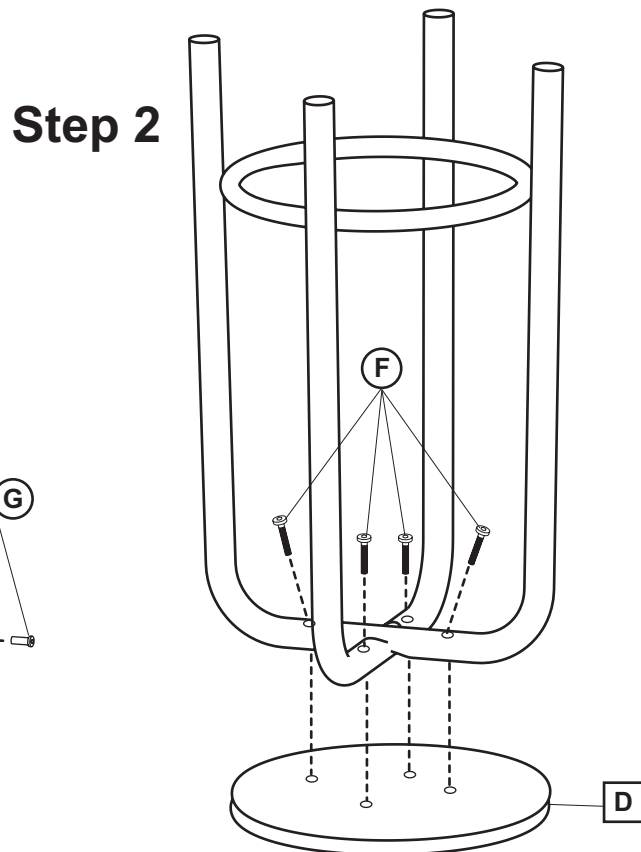

MARTIN® Ashely Desk Height Stool

Black Base with Natural Wood Seat

PARTS LIST

A QTY: 1  Lower Stool Leg	B QTY: 1  Upper Stool Leg	C QTY: 1  Short Support Rod	D QTY: 1  Seat
E QTY: 4  6x25mm Bolt	F QTY: 4  6x28mm Bolt	G QTY: 4  Threaded Insert	H QTY: 2  Allen Wrench