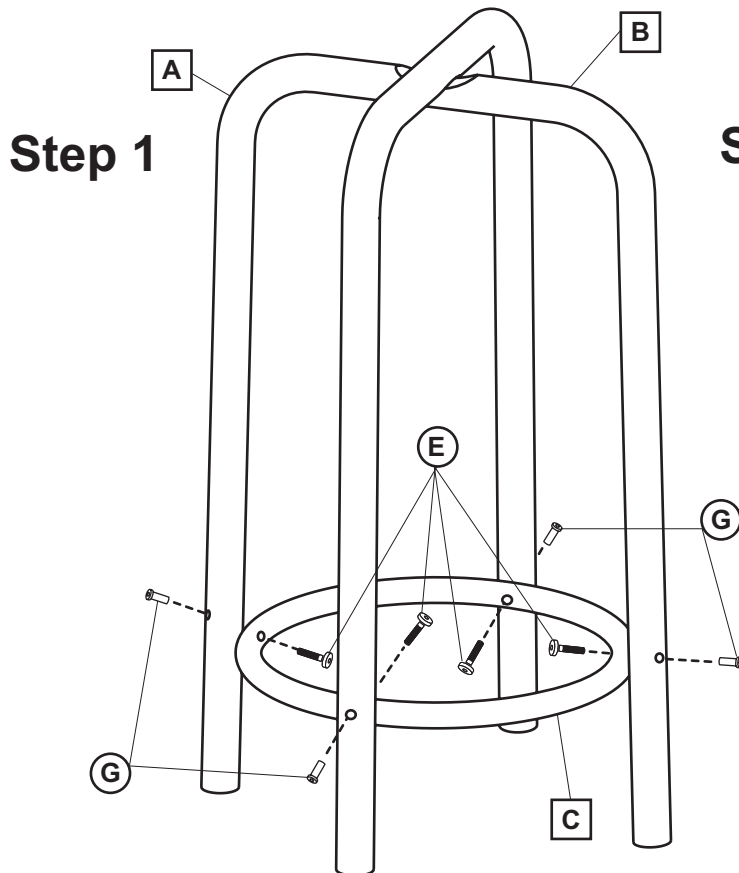

MARTIN® Ashely Desk Height Stool

Black Base with Natural Wood Seat

PARTS LIST

A QTY: 1  Lower Stool Leg	B QTY: 1  Upper Stool Leg	C QTY: 1  Short Support Rod	D QTY: 1  Seat
E QTY: 4  6x25mm Bolt	F QTY: 4  6x28mm Bolt	G QTY: 4  Threaded Insert	H QTY: 2  Allen Wrench